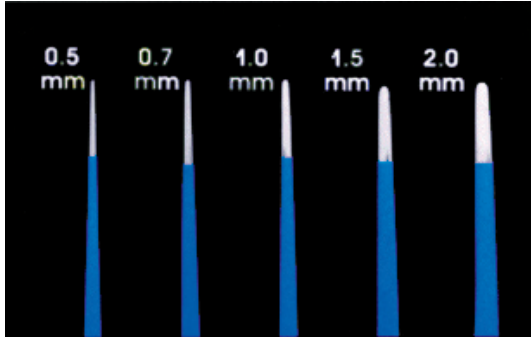

FORCEPS - TIP WIDTHS

FORCEPS - TIP STYLES

Smooth

Serrated

1 x 2 Teeth

1 x 2 Teeth Serrated